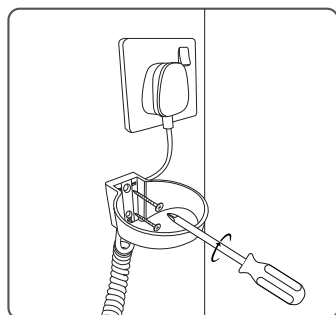

# Mursley

Wall Mounted Hairdryer Holder with Anti-Theft Cable Track

**EMBERTON™**

- Built in **ANTI-THEFT CABLE TRACKS**
- EASILY MOUNTS** on Wall
- SOFT GLIDE Lining**

Anti-Theft Cable Tracks

Use with or without Soft Lining

Fixes easily on wall. Accommodates hairdryers with fitted plugs

Also suits hard-wired electrical installations

Chrome Black EH50440

Example with Salford Deluxe Hairdryer

Also available

Black EH50608

White EH50609