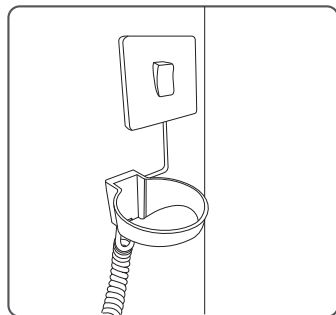

# Mursley

Wall Mounted Hairdryer Holder with Anti-Theft Cable Track

**EMBERTON™**

- Built in **ANTI-THEFT CABLE TRACKS**
- EASILY MOUNTS** on Wall
- SOFT GLIDE Lining**

Anti-Theft Cable Tracks

Use with or without Soft Lining

Fixes easily on wall. Accommodates hairdryers with fitted plugs

Also suits hard-wired electrical installations

Chrome Black EH50440

Example with Salford Deluxe Hairdryer

Also available

Black EH50608

White EH50609