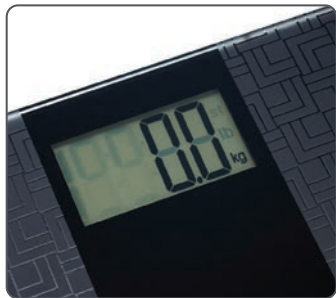

Fairford-Soft Grip

Digital Bathroom Scale
Black

EMBERTON™

- Unique & Patented **SOFT GRIP TOUCH**
- Improved **ANTI-SLIP** Performance
- 4 HIGH PRECISION SENSORS** for Accurate Weight
- TOUGHENED SAFETY GLASS 8MM** Thickness
- ULTRA LARGE LCD** Display
- Auto Switch **ON & OFF** Saves Battery Life

EXTRA LARGE LCD DISPLAY 80x45mm
select KGS, ILBs or STONES

8mm TOUGHENED SAFETY GLASS

Unique & Patented **SOFT GRIP TOUCH** with Improved **ANTI-SLIP** Performance

EH30826

- Unique & Patented Soft Grip Touch
- Improved Anti-Slip Performance
- Toughened Safety Glass 8mm thickness
- Modern, Elegant & Stylish Design
- Extra Large LCD Display 80 x 40mm
- Weight range 5 to 180 kgs
- Overload & Error Indication

- Full CE & RoHS Compliant
- Stable & Rigid Platform
- Dimensions 300 x 300mm
- Automatic Switch ON/OFF
- Voltage 3V —
- Uses 2 x CR2032 Lithium Battery (included)
- Low Battery Indicator
- Weight: 1.94kg